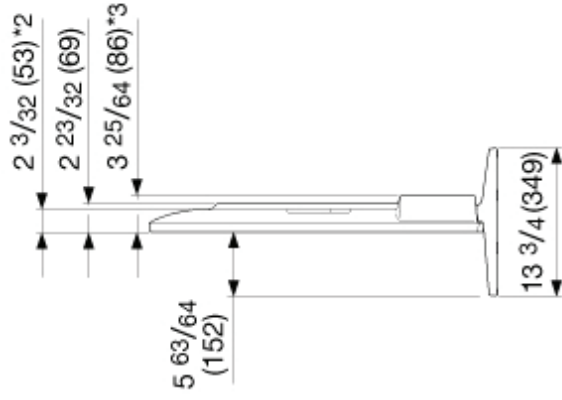

Dimensional Drawings

LC-70LE660U/LC-70LE661U/LC-70C6600U

Unit: inch (mm)
Unité: pouce (mm)
Unidad: pulgada (mm)

AN-52AG4

*1 Active area/Área activa/Zone active
*2 Thinnest part/Partie más delgada/Partie la plus mince
*3 Including projecting parts/Incluyendo partes salientes/Parties saillantes includes

Dimensional Drawings

LC-60LE660U/LC-60LE661U/LC-60C6600U

Unit: inch (mm)
Unité: pouce (mm)
Unidad: pulgada (mm)

AN-52AG4

*1 Active area/Área activa/Zone active
*2 Thinnest part/Partie más delgada/Partie la plus mince
*3 Including projecting parts/Incluyendo partes salientes/Parties saillantes includes