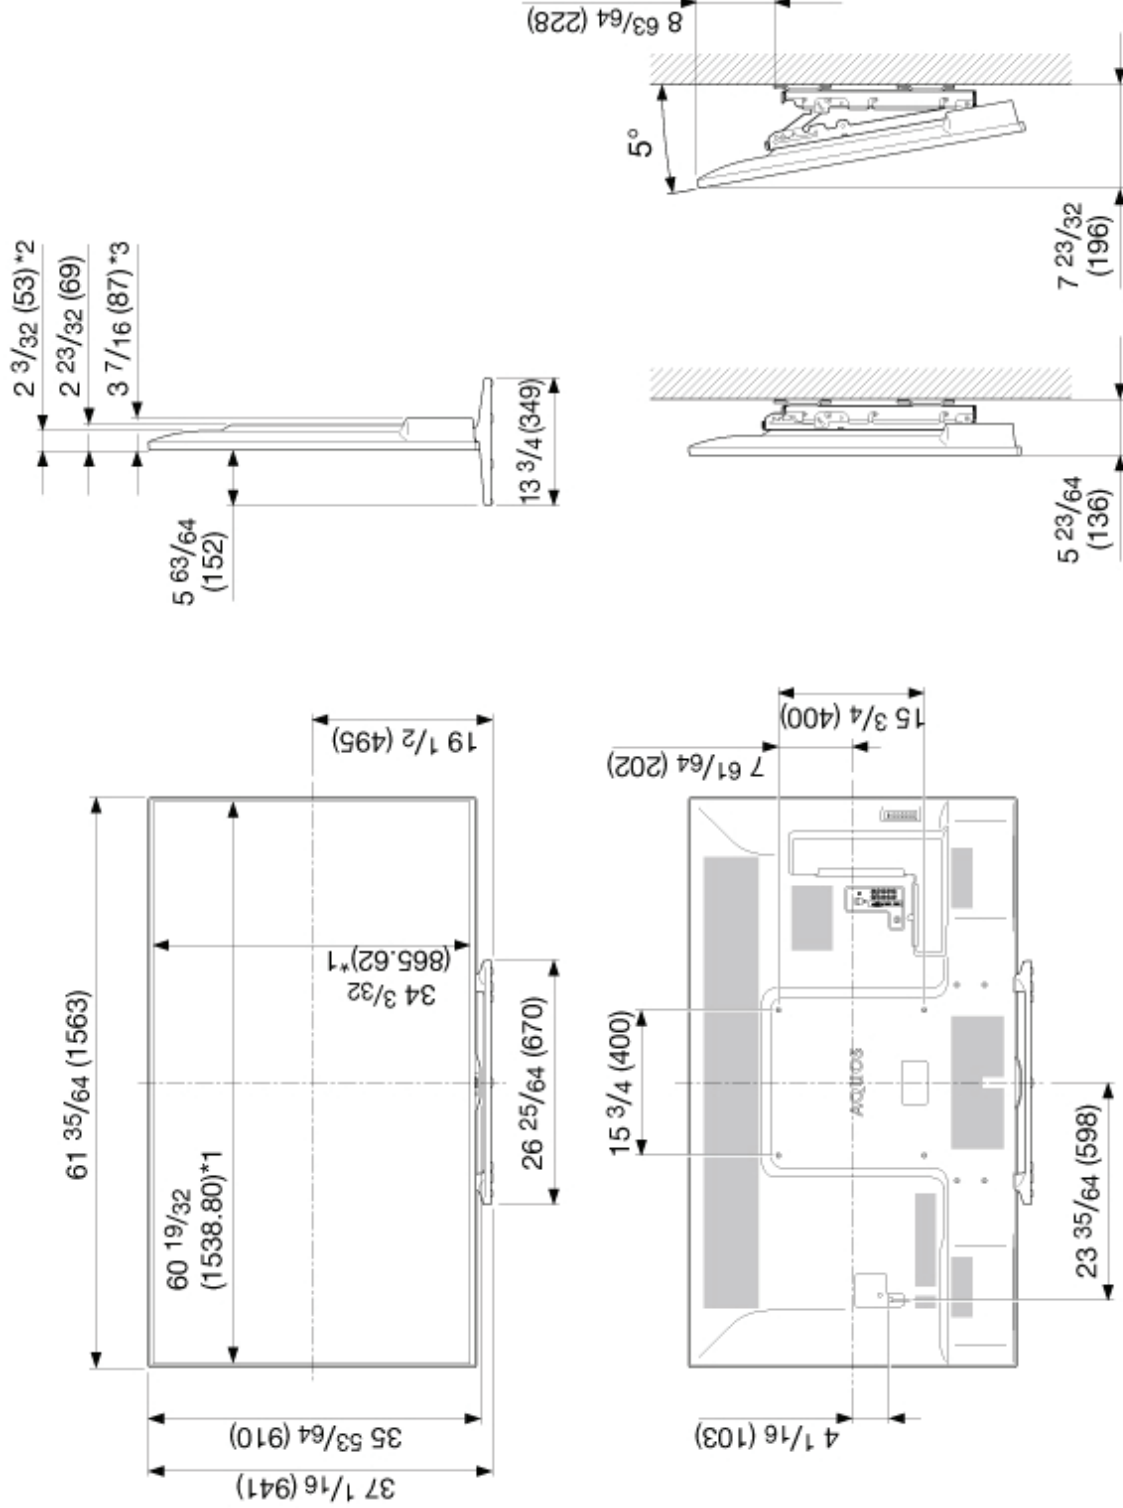

Dimensional Drawings

LC-70LE660U/LC-70LE661U/LC-70C6600U

Unit: inch (mm)
Unité: pouce (mm)
Unidad: pulgada (mm)

AN-52AG4

*1 Active area/Área activa/Zone active
*2 Thinnest part/Partie más delgada/Partie la plus mince
*3 Including projecting parts/Incluyendo partes salientes/Parties saillantes includes

Dimensional Drawings

LC-60LE660U/LC-60LE661U/LC-60C6600U

Unit: inch (mm)
Unité: pouce (mm)
Unidad: pulgada (mm)

AN-52AG4

*1 Active area/Área activa/Zone active
*2 Thinnest part/Partie más delgada/Partie la plus mince
*3 Including projecting parts/Incluyendo partes salientes/Parties saillantes includes