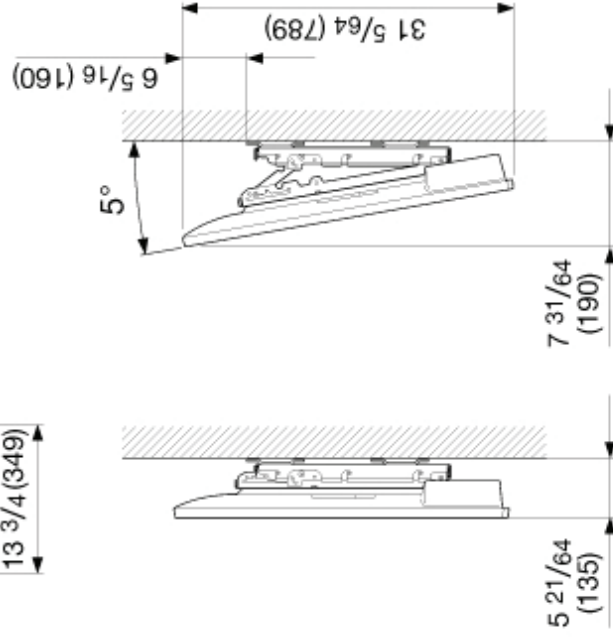

Dimensional Drawings

LC-70LE660U/LC-70LE661U/LC-70C6600U

Unit: inch (mm)
Unité: pouce (mm)
Unidad: pulgada (mm)

AN-52AG4

*1 Active area/Área activa/Zone active
*2 Thinnest part/Partie más delgada/Partie la plus mince
*3 Including projecting parts/Incluyendo partes salientes/Parties saillantes includes

Dimensional Drawings

LC-60LE660U/LC-60LE661U/LC-60C6600U

Unit: inch (mm)
Unité: pouce (mm)
Unidad: pulgada (mm)

AN-52AG4

*1 Active area/Área activa/Zone active
*2 Thinnest part/Partie más delgada/Partie la plus mince
*3 Including projecting parts/Incluyendo partes salientes/Parties saillantes includes