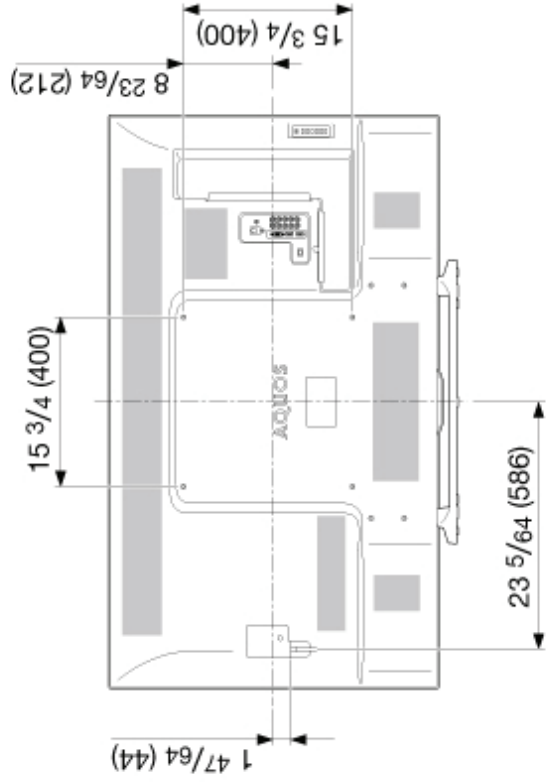

Dimensional Drawings

LC-70LE660U/LC-70LE661U/LC-70C6600U

Unit: inch (mm)
Unité: pouce (mm)
Unidad: pulgada (mm)

AN-52AG4

*1 Active area/Área activa/Zone active
*2 Thinnest part/Partie más delgada/Partie la plus mince
*3 Including projecting parts/Incluyendo partes salientes/Parties saillantes includes

Dimensional Drawings

LC-60LE660U/LC-60LE661U/LC-60C6600U

Unit: inch (mm)
Unité: pouce (mm)
Unidad: pulgada (mm)

AN-52AG4

*1 Active area/Área activa/Zone active
*2 Thinnest part/Partie más delgada/Partie la plus mince
*3 Including projecting parts/Incluyendo partes salientes/Parties saillantes includes