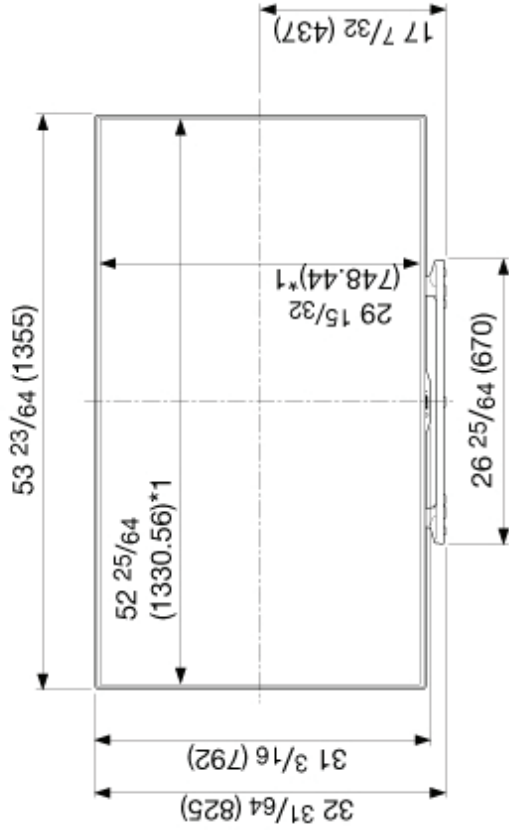

Dimensional Drawings

LC-70LE660U/LC-70LE661U/LC-70C6600U

Unit: inch (mm)
Unité: pouce (mm)
Unidad: pulgada (mm)

AN-52AG4

*1 Active area/Área activa/Zone active
*2 Thinnest part/Partie más delgada/Partie la plus mince
*3 Including projecting parts/Incluyendo partes salientes/Parties saillantes includes

Dimensional Drawings

LC-60LE660U/LC-60LE661U/LC-60C6600U

Unit: inch (mm)
Unité: pouce (mm)
Unidad: pulgada (mm)

AN-52AG4

*1 Active area/Área activa/Zone active
*2 Thinnest part/Partie más delgada/Partie la plus mince
*3 Including projecting parts/Incluyendo partes salientes/Parties saillantes includes